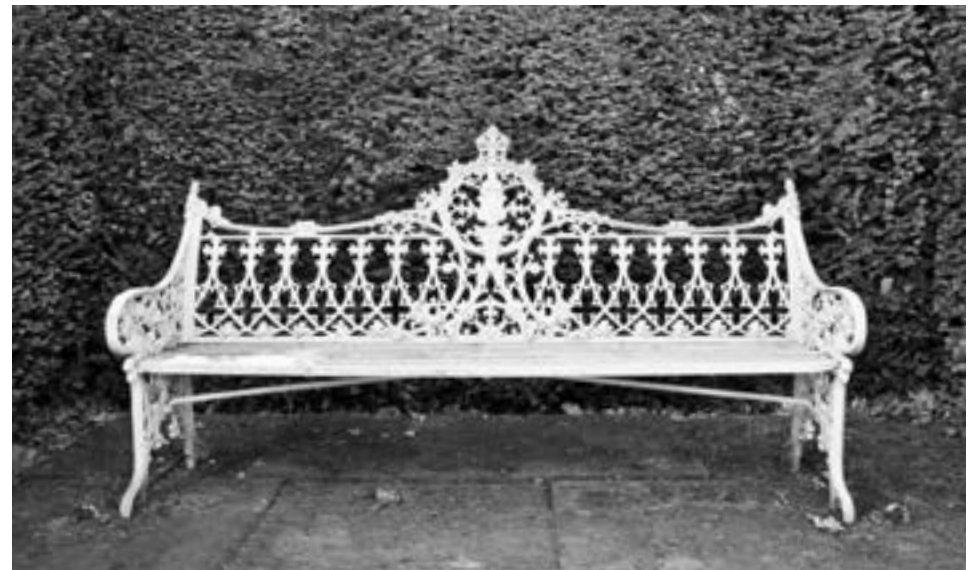

HERITAGE

Metal garden furniture has been used in the English garden since the industrial revolution in the 18th century. Outdoor furniture was initially made in wrought iron but as sand casting became more widespread and expert, cast iron took over. By using this method outdoor furniture became opulent in the 19th century. The Victorians loved their gardens, and they adorned these spaces with urns, statues, gazebos – and, of course, chairs, benches, settees and tables.

Traditional designs including Gothic Revival, Renaissance Revival, and Rococo styles were often ornate and lavishly detailed with fruit and floral motifs.

Oxley's draws designs inspiration from these traditional styles rather than the recent trend for minimalist outdoor furniture, whilst replacing cast iron with cast aluminium.